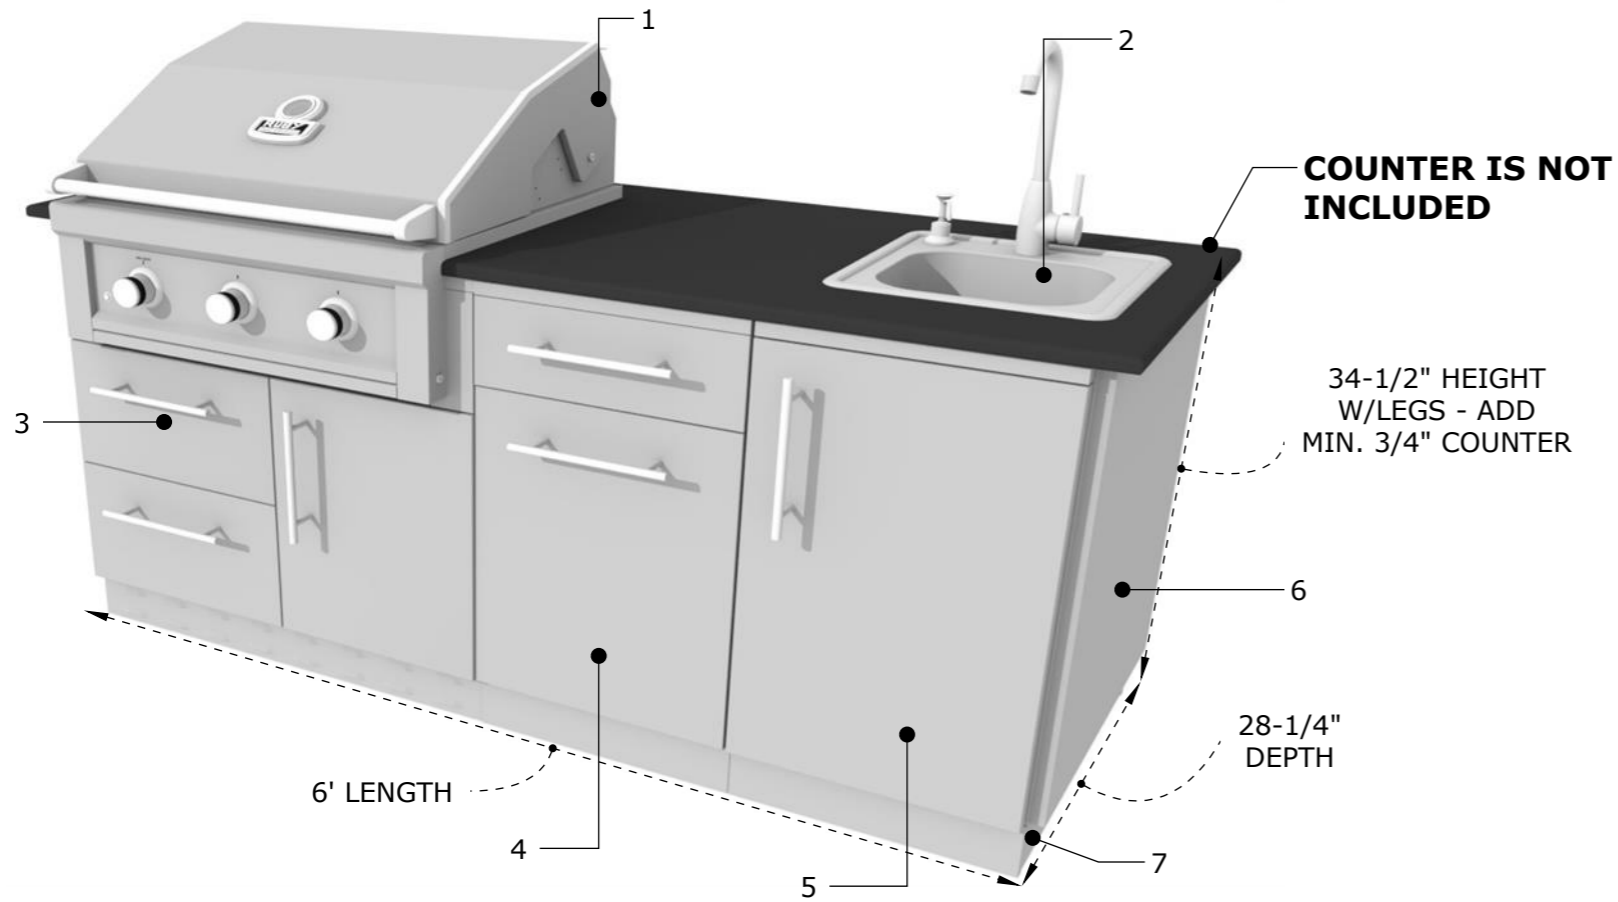

SUNSTONE CABINET PACKAGE - THE CAPRICE

Re-Configure how you like*

ALL DIMENSIONS ARE ROUNDED "UP" TO THE NEAREST WHOLE NUMBER

Equipment List - See individual product Specification Sheets for more info.

ITEM	MODEL	DESCRIPTION	QTY.
1	RUBY3B	Ruby Series Pro Sear 3 Burner Grill - LP/NG	1
2	A-SS17	17" Bar Sink Hot & Cold Faucet and Soap	1
3	SAC34GLPCD	34" Appliance Grill Cabinet	1
4	SBC18SLPCD	18" Propane/Trash Drawer Drawer Combo Cabinet	1
5	SBC18FSDR	18" Full Height Right Swing Cabinet	1
6	SCC27EP	27" Universal End Panel	2
7	SCC25KP	25" Universal Side Kickplate	2

DESCRIPTION

The Caprice cabinet island package offers you a complete high quality outdoor kitchen experience at an affordable price. The package comes complete with the Ruby 3 burner pro-searing grill with lots of storage space below, the swing door can be used for either a propane tank enclosure or a trash bin. On the right is our utility storage cabinet with lower drawer equipped with a trash bag ring then full height cabinet with the bar sink with hot/cold faucet and soap dispenser.

Easy Do-it-Yourself, simply lift and snap each cabinet together into any configuration you would like, level the legs and clip on the kick plates. (Counter Top is Not Included in this Package)

- 30" Gas Grill
- 17" Bar Sink
- 34" Grill Cabinet
- 18" Utility Cabinet
- 18" Full Height Cabinet
- End Panels
- End Kick plates
- All Hardware Included
- Front/Back Kick Plates
- Heavy-Duty Legs
- Counter Top Not Included