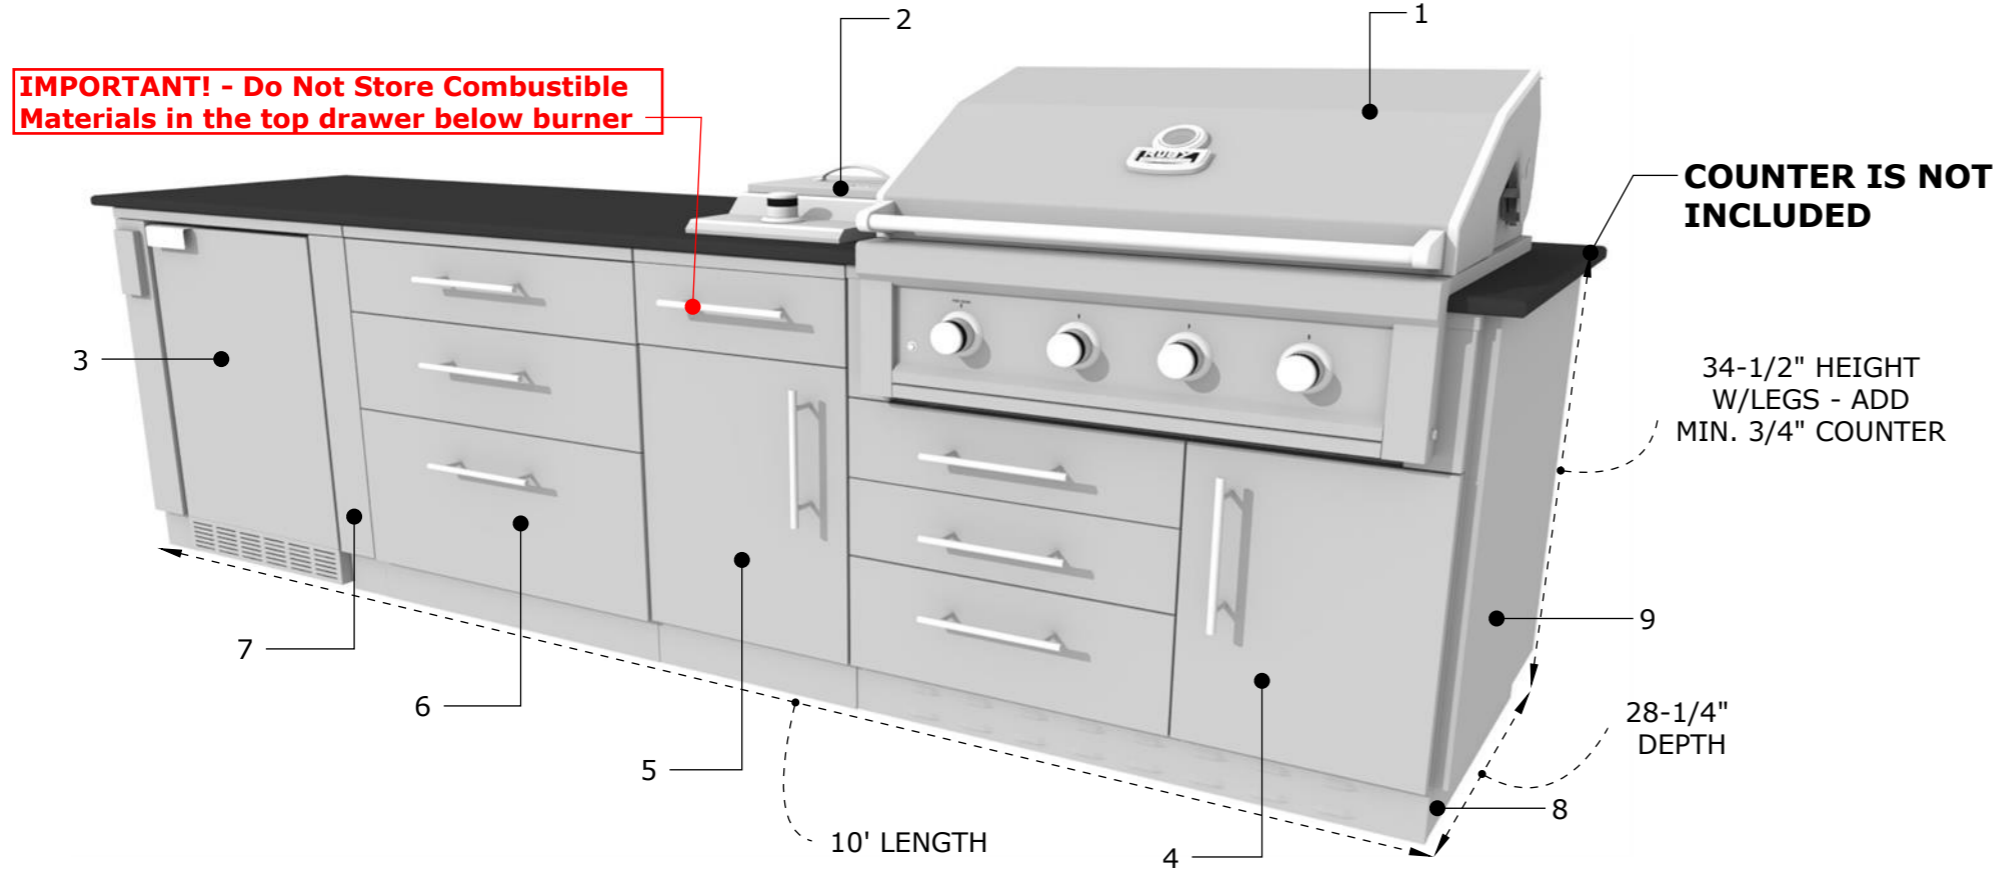

SUNSTONE CABINET PACKAGE - THE BRAZOS

Re-Configure how you like*

ALL DIMENSIONS ARE ROUNDED "UP" TO THE NEAREST WHOLE NUMBER

Equipment List - See individual product Specification Sheets for more info.

ITEM	MODEL	DESCRIPTION	QTY.
1	RUBY4B	Ruby Series Pro Sear 5 Burner Grill W/IR LP/NG	1
2	SUN13VSB	Ruby Series 13" Versa Double Burner LP/NG	1
3	SAPFR21PRO	21" Outdoor Rated Fridge	1
4	SAC40GLPCD	40" Appliance Grill Cabinet	1
5	SBC18CSDL	18" Left Swing Door/Drawer Cabinet	1
6	SBC30STD	30" Triple Drawer Base Cabinet	1
7	SAC30APC	30" Appliance Base Cabinet	1
8	SCC25KP	25" Universal Side Kickplate	2
9	SCC27EP	27" Universal End Panel	2

PRODUCT

The Brazos 10 Foot Cabinet Island Package

Item No. SCPBRAZOS

DESCRIPTION

The Brazos features an expansive cabinet island in all 304 Stainless Steel and everything you need to complete your new outdoor kitchen. Including our 36" Pro Sear Grill, Versa Double Burner, Outdoor Fridge and Premium Sink.

Easy Do-it-Yourself, simply lift and snap each cabinet together into any configuration you would like, level the legs and clip on the kick plates. (Counter Top is Not Included in this Package)

- 36" Gas Grill
- Double Burner
- Premium Sink
- Outdoor Fridge
- 40" Grill Cabinet
- 20" Burner Cabinet
- 30" Fridge Cabinet
- 24" Sink Base
- End Panels
- End Kickplates
- All Hardware Included
- Front/Back Kick Plates
- Heavy-Duty Legs
- Counter Top Not Included