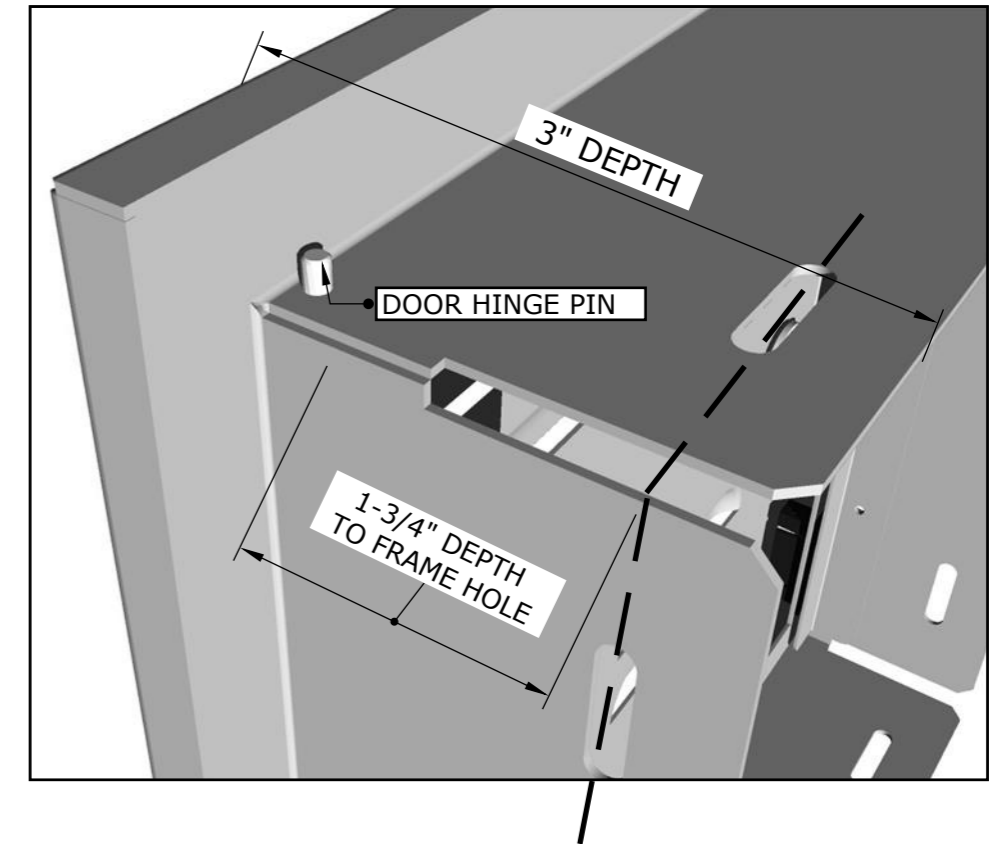

PRODUCT DETAILS