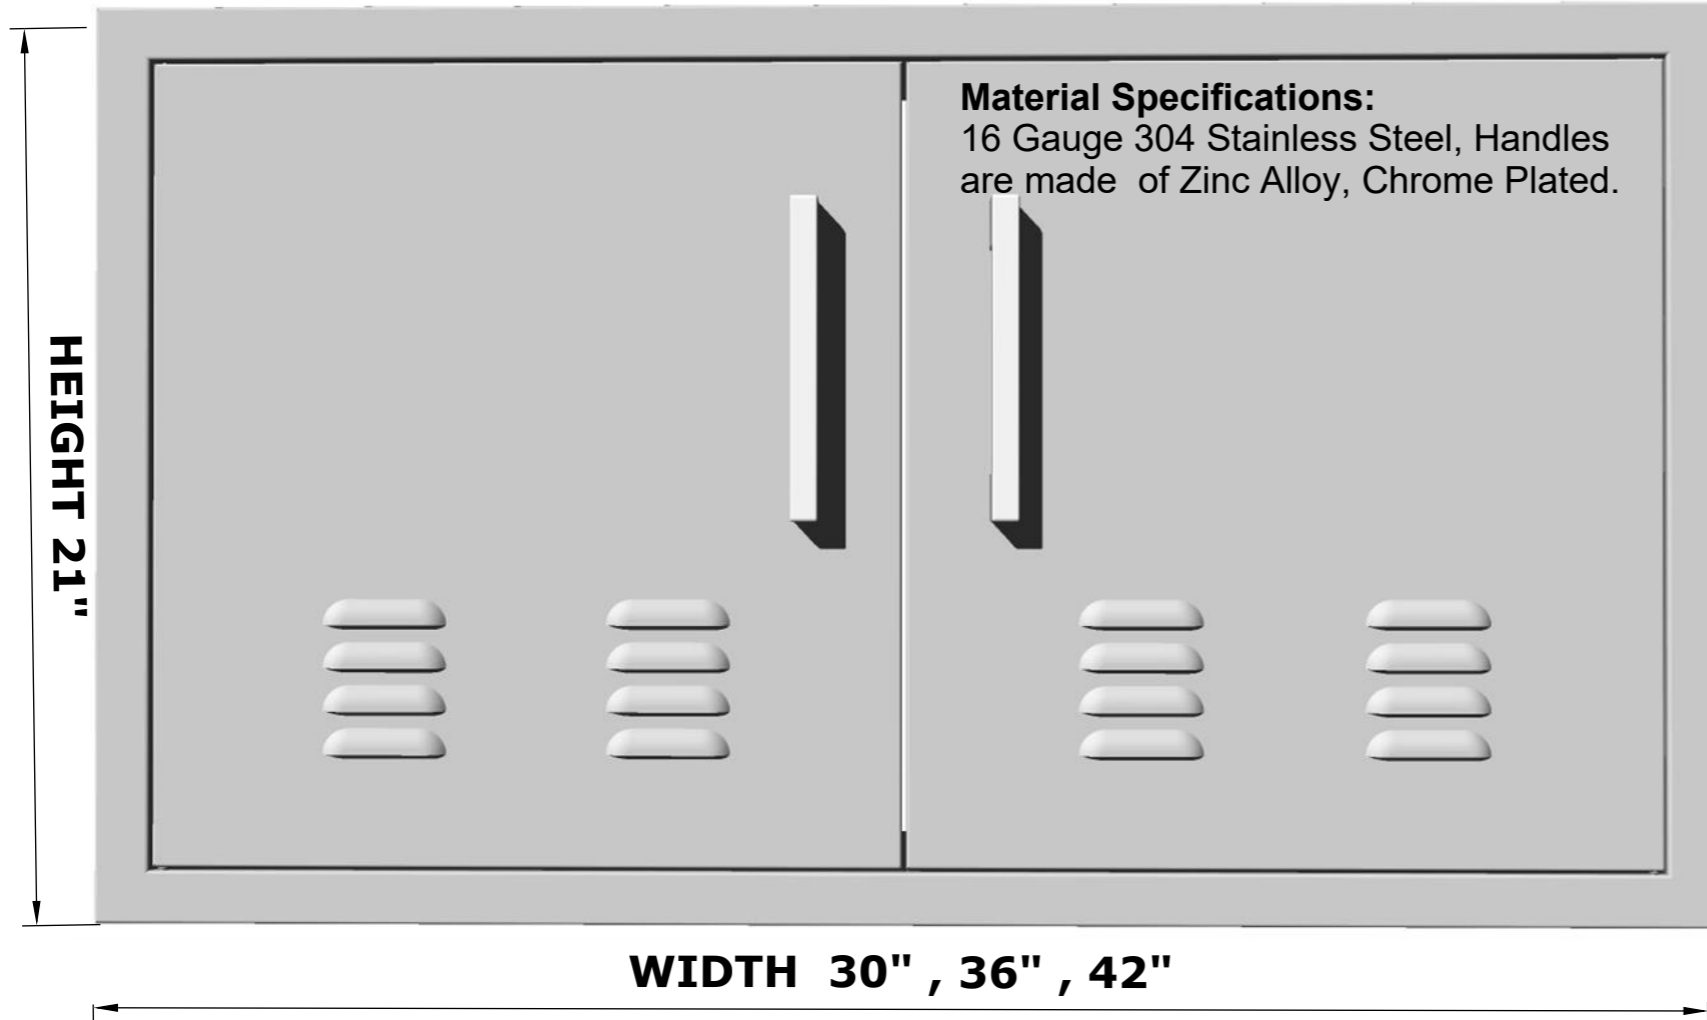

**SIGNATURE SERIES  
BEVELED STYLE**

**PRODUCT**

**Item No.** BA-VDD30  
BA-VDD36, BA-VDD42

**DESCRIPTION**

Signature Series, Beveled Style 30", 36" & 42" Vented Double Doors

**MANUFACTURE CONTACT**

SUNSTONE METAL PRODUCTS LLC.  
TECH SUPPORT: 888-934-9449  
WWW.SUNSTONEMP.COM

**WARRANTY**

- EXTERIOR FINISH -----3 YEARS
- STRUCTURE -----3 YEARS
- HANDLE-----1 YEAR

**PRODUCT OVERVIEW**

**PRODUCT DETAILS**

**PRODUCT CUT-OUT**

**PRODUCT SIZE & CUT-OUT DIMENSIONS**

**HEIGHT (H) WIDTH (W) DEPTH (D)**

BA-VDD30 - 30"W X 21"H X 3"D (PRODUCT SIZE)

28"W X 19"H (CUT-OUT)

BA-VDD36 - 36"W X 21"H X 3"D (PRODUCT SIZE)

34"W X 19"H (CUT-OUT)

BA-VDD42 - 42"W X 21"H X 3"D (PRODUCT SIZE)

40"W X 19"H (CUT-OUT)