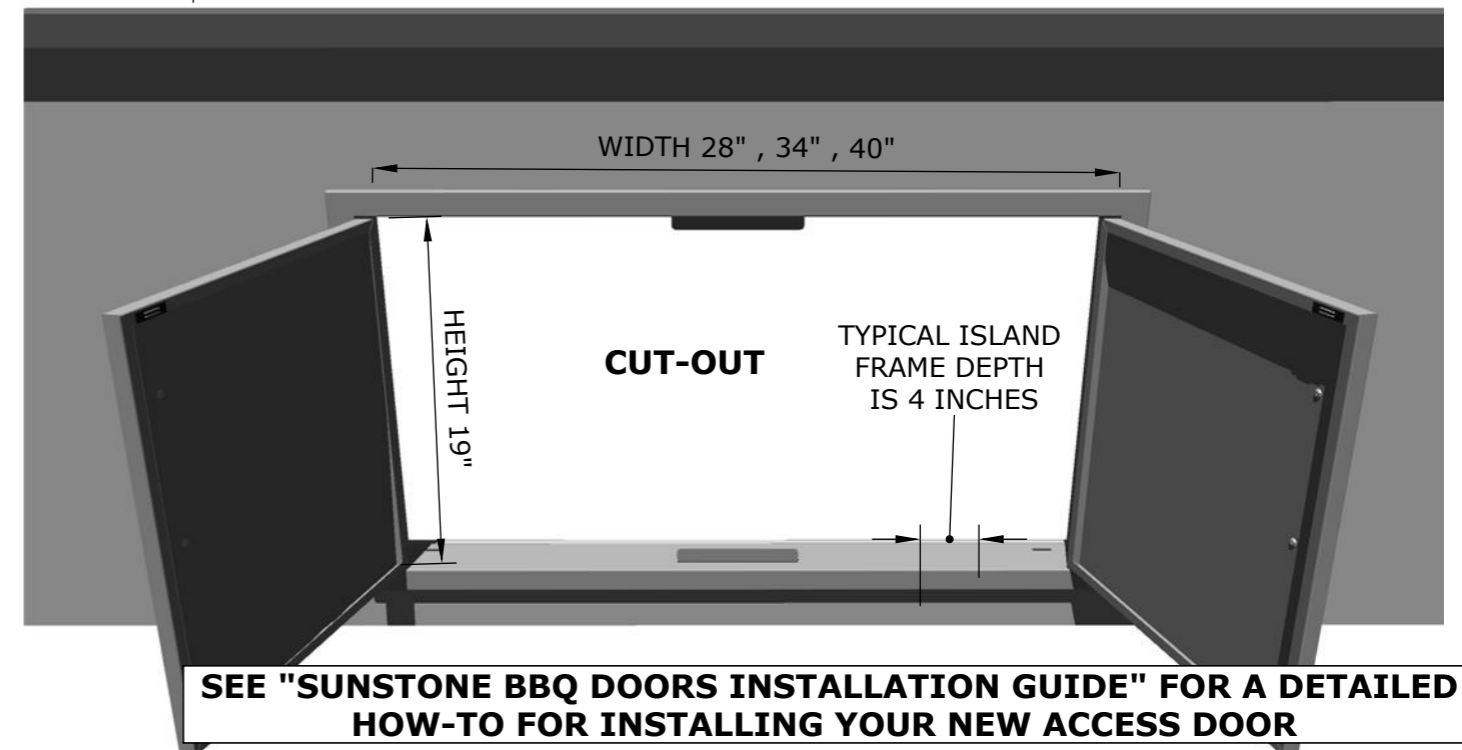

**WARRANTY**

- EXTERIOR FINISH -----3 YEARS
- STRUCTURE -----3 YEARS
- HANDLE-----1 YEAR

**PRODUCT OVERVIEW**

**PRODUCT DETAILS**

**PRODUCT CUT-OUT**

**PRODUCT SIZE & CUT-OUT DIMENSIONS**

**HEIGHT (H) WIDTH (W) DEPTH (D)**

BA-VDD30 - 30"W X 21"H X 3"D (PRODUCT SIZE)

28"W X 19"H (CUT-OUT)

BA-VDD36 - 36"W X 21"H X 3"D (PRODUCT SIZE)

34"W X 19"H (CUT-OUT)

BA-VDD42 - 42"W X 21"H X 3"D (PRODUCT SIZE)

40"W X 19"H (CUT-OUT)